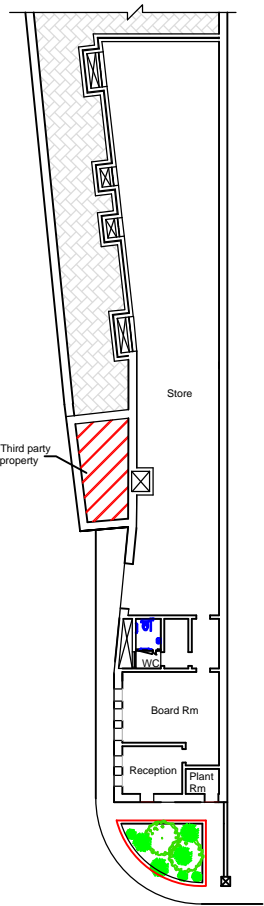

Greek Theater Basement Plan

Scale 1:500

Basement Plan

Scale 1:500

Villa Rundle Garden Plan

Scale 1:500

Areas not forming part of the fire safety report

Drg ref:	1
Project:	VILLA RUNDLE GARDEN, VICTORIA, GOZO
Title:	PLAN
Scale:	1:500 (A3) - DRAWING IN mm
Date:	18/04/2018
Rev date:	