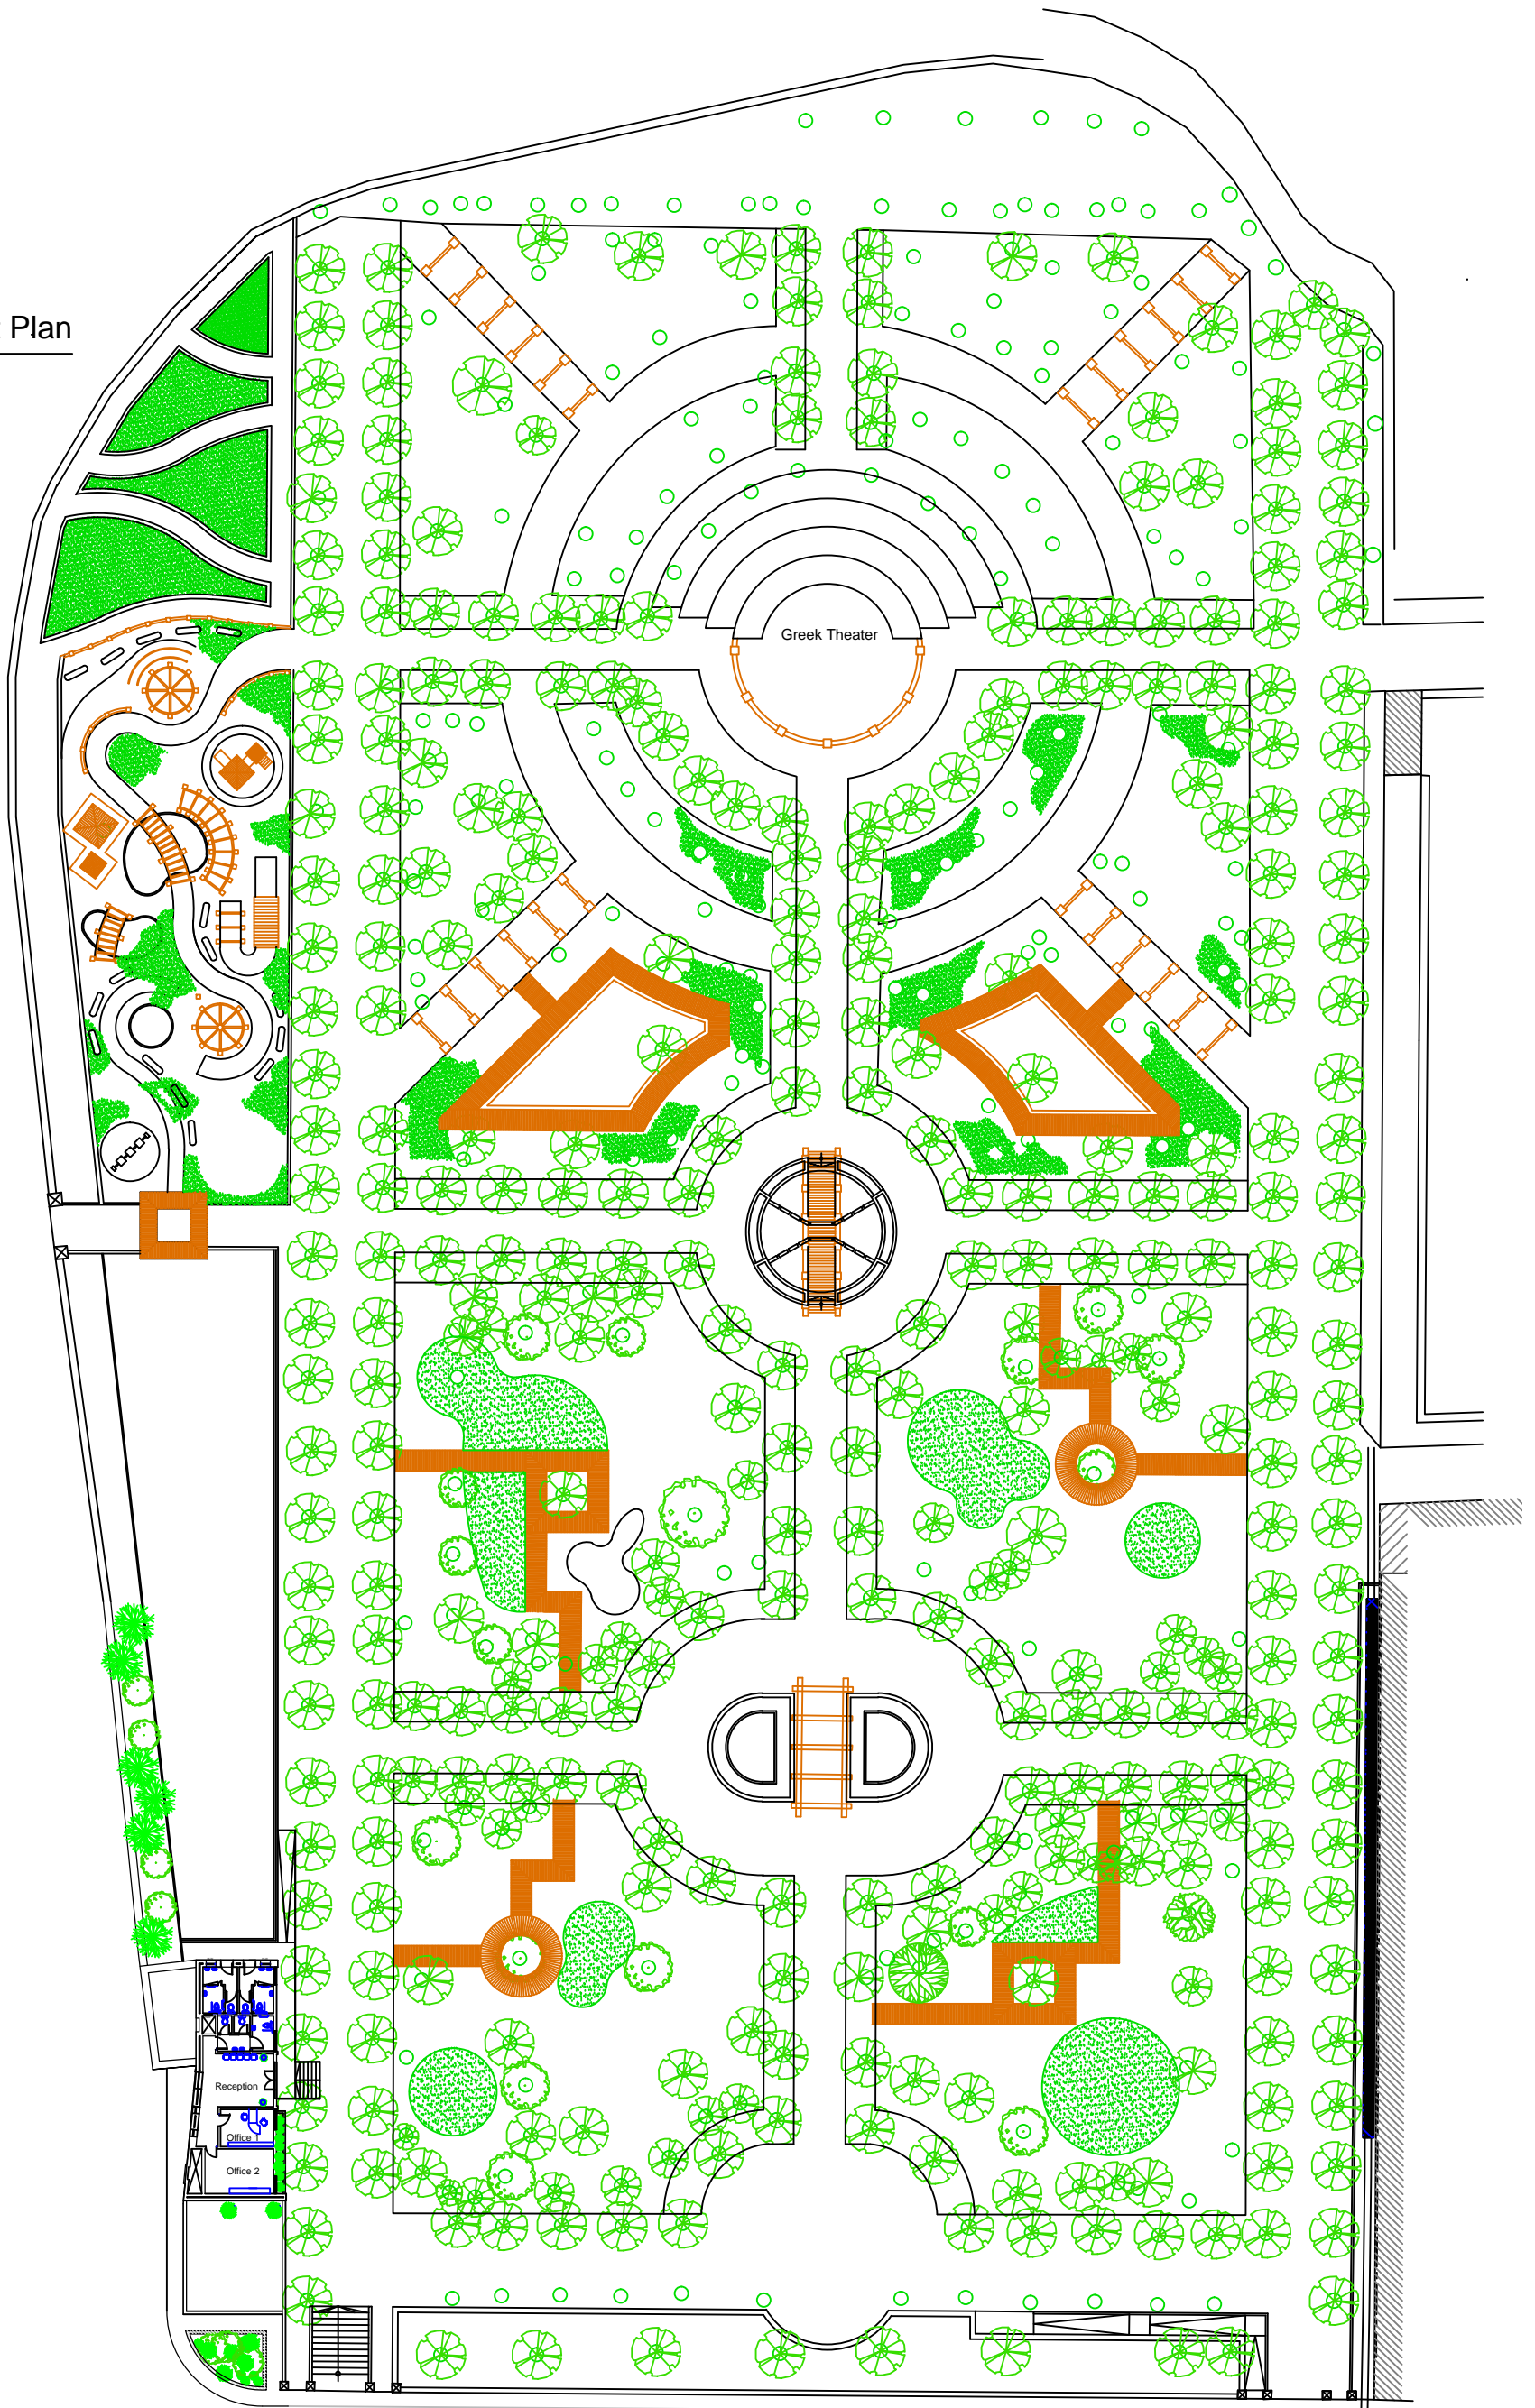

Greek Theater Basement Plan

Scale 1:500

Basement Plan

Scale 1:500

Villa Rundle Garden Plan

Scale 1:500

Areas not forming part of the fire safety report

Drg ref:	1
Project:	VILLA RUNDLE GARDEN, VICTORIA, GOZO
Title:	PLAN
Scale:	1:500 (A3) - DRAWING IN mm
Date:	18/04/2018
Rev date:	