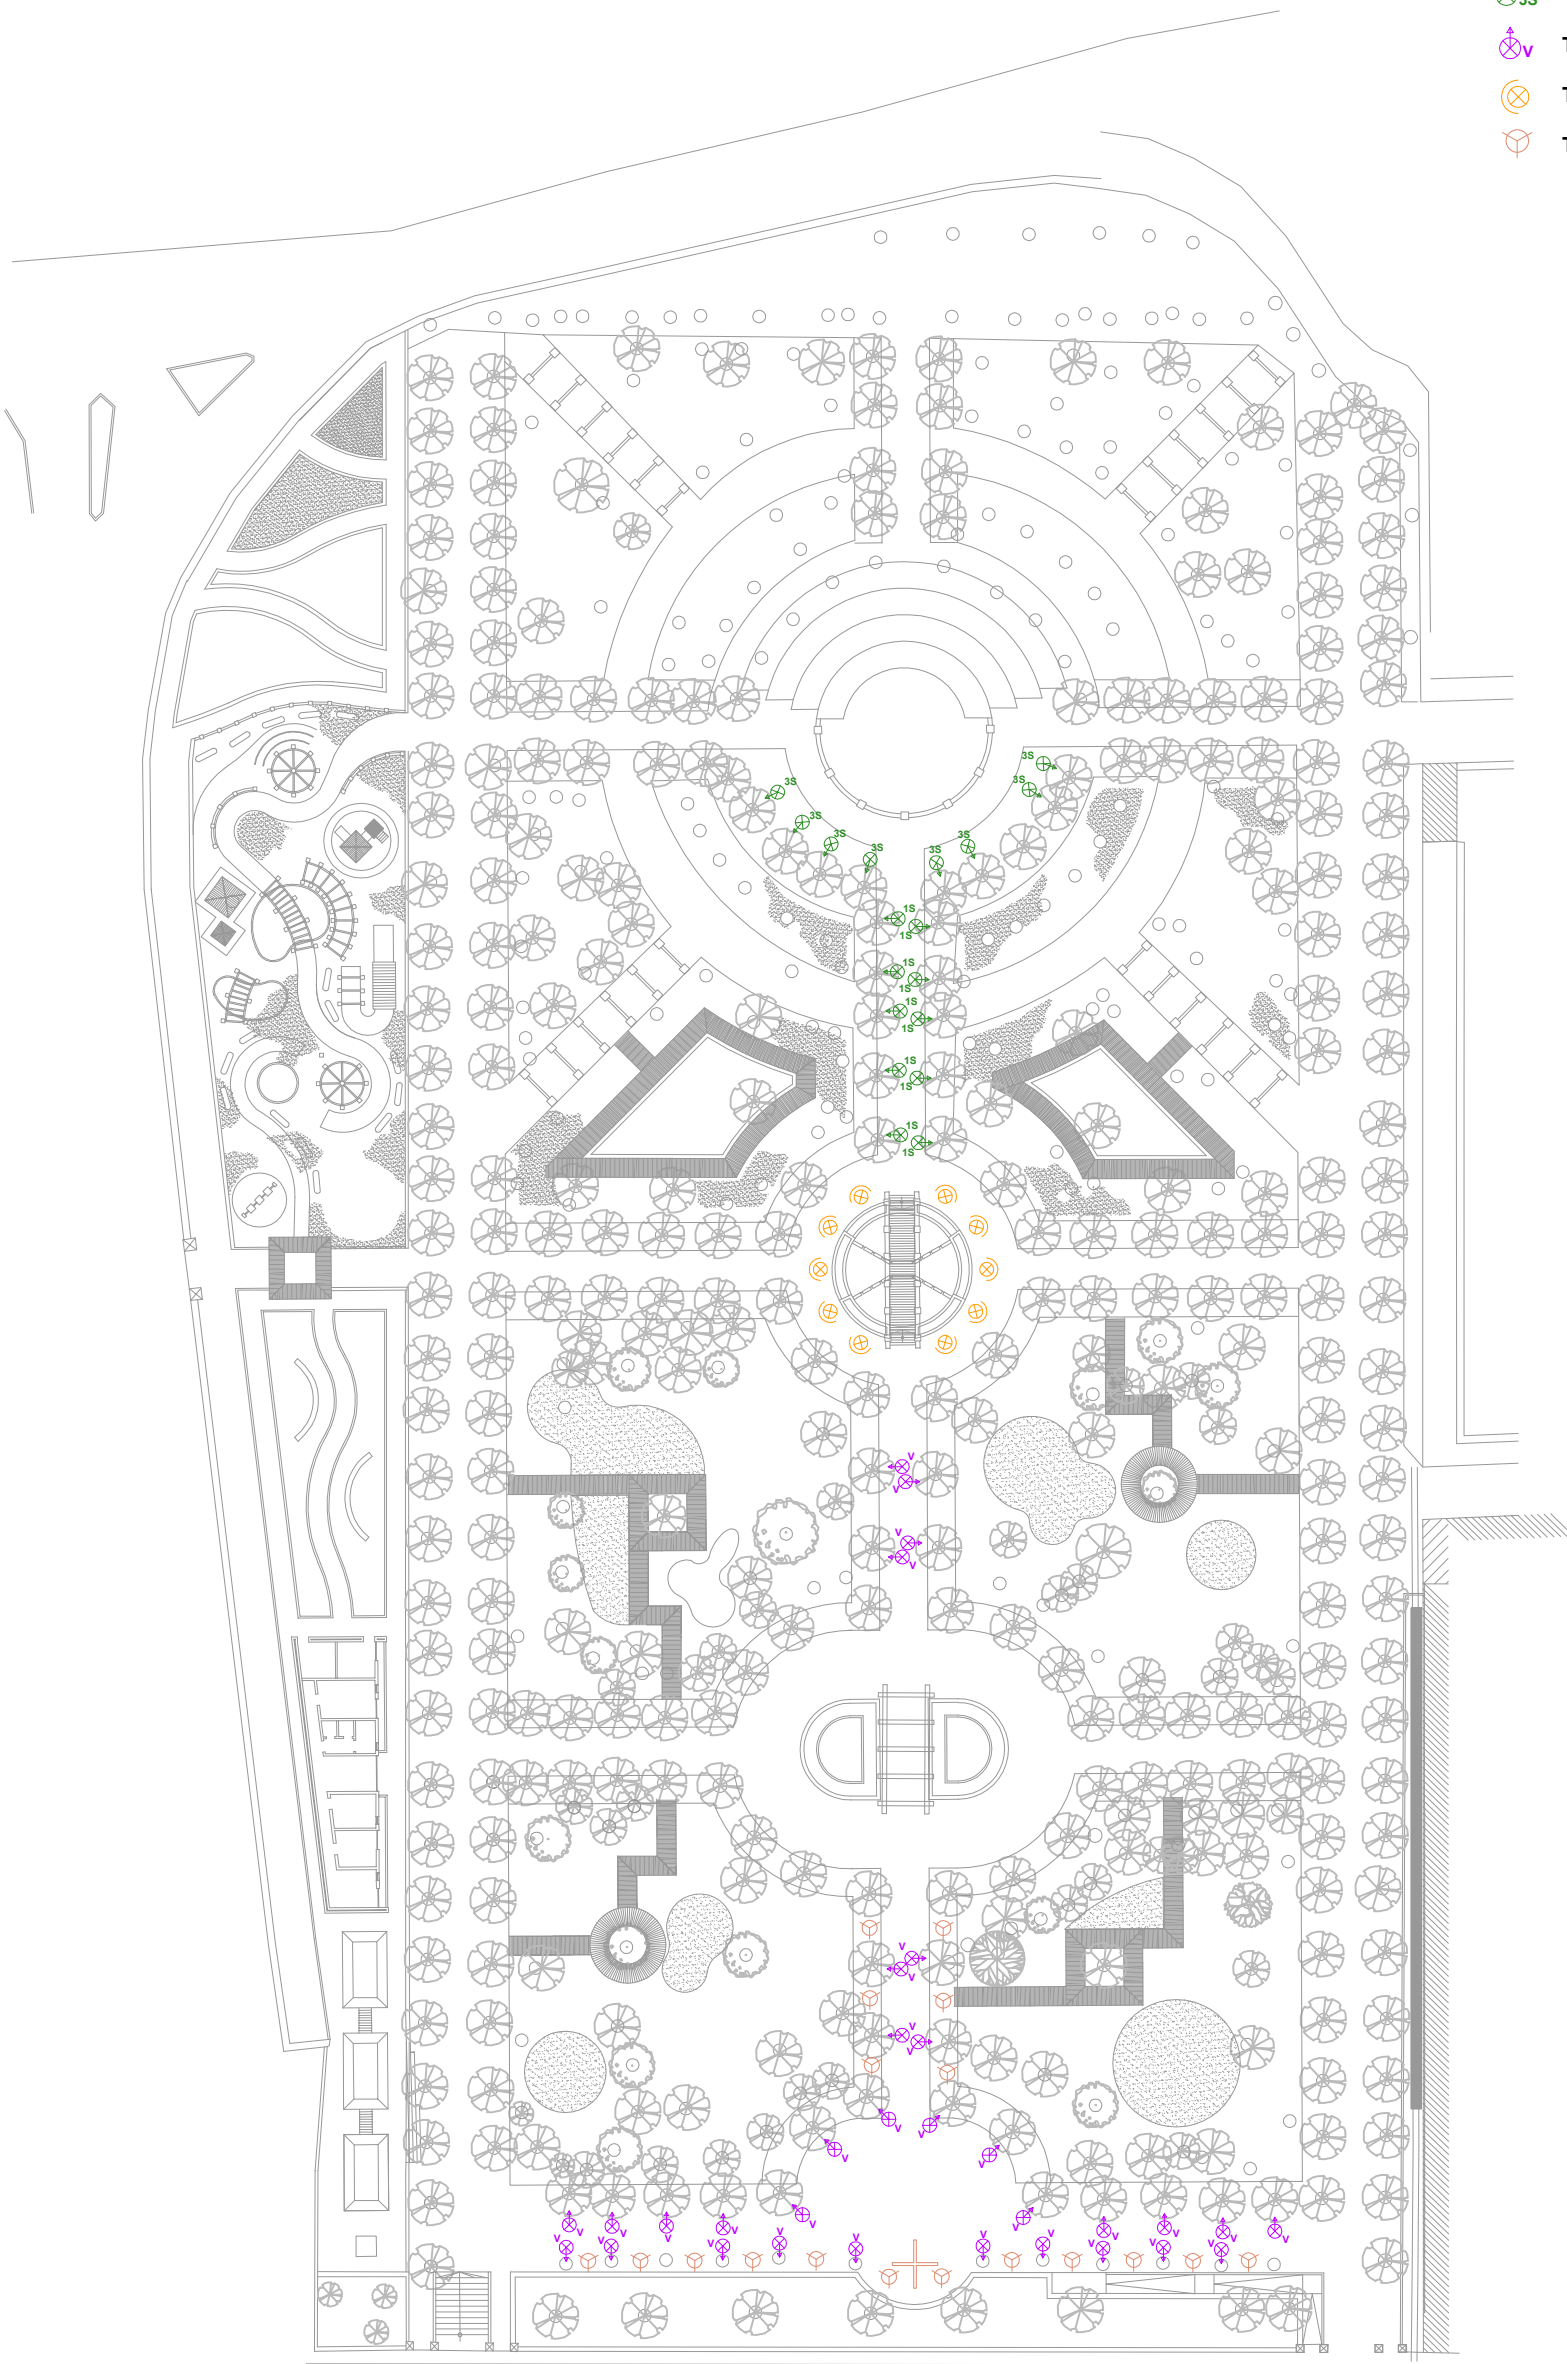

-  Type A - 1x uplighters Straw Coloured
-  Type A - 3x uplighters Straw Coloured
-  Type B - 3x uplighters Purple/Indigo
-  Type C - Spotlight Warm White
-  Type D - 3x Flame Bulb

PROJECT TITLE :		VILLA RUNDLE	
CLIENT :		MINISTRY OF GOZO	
DRAWING TITLE :			
SCALE :		SHEET SIZE :	A3
DATE :	06/02/2018	SHEET No :	1
Drawing in metres			